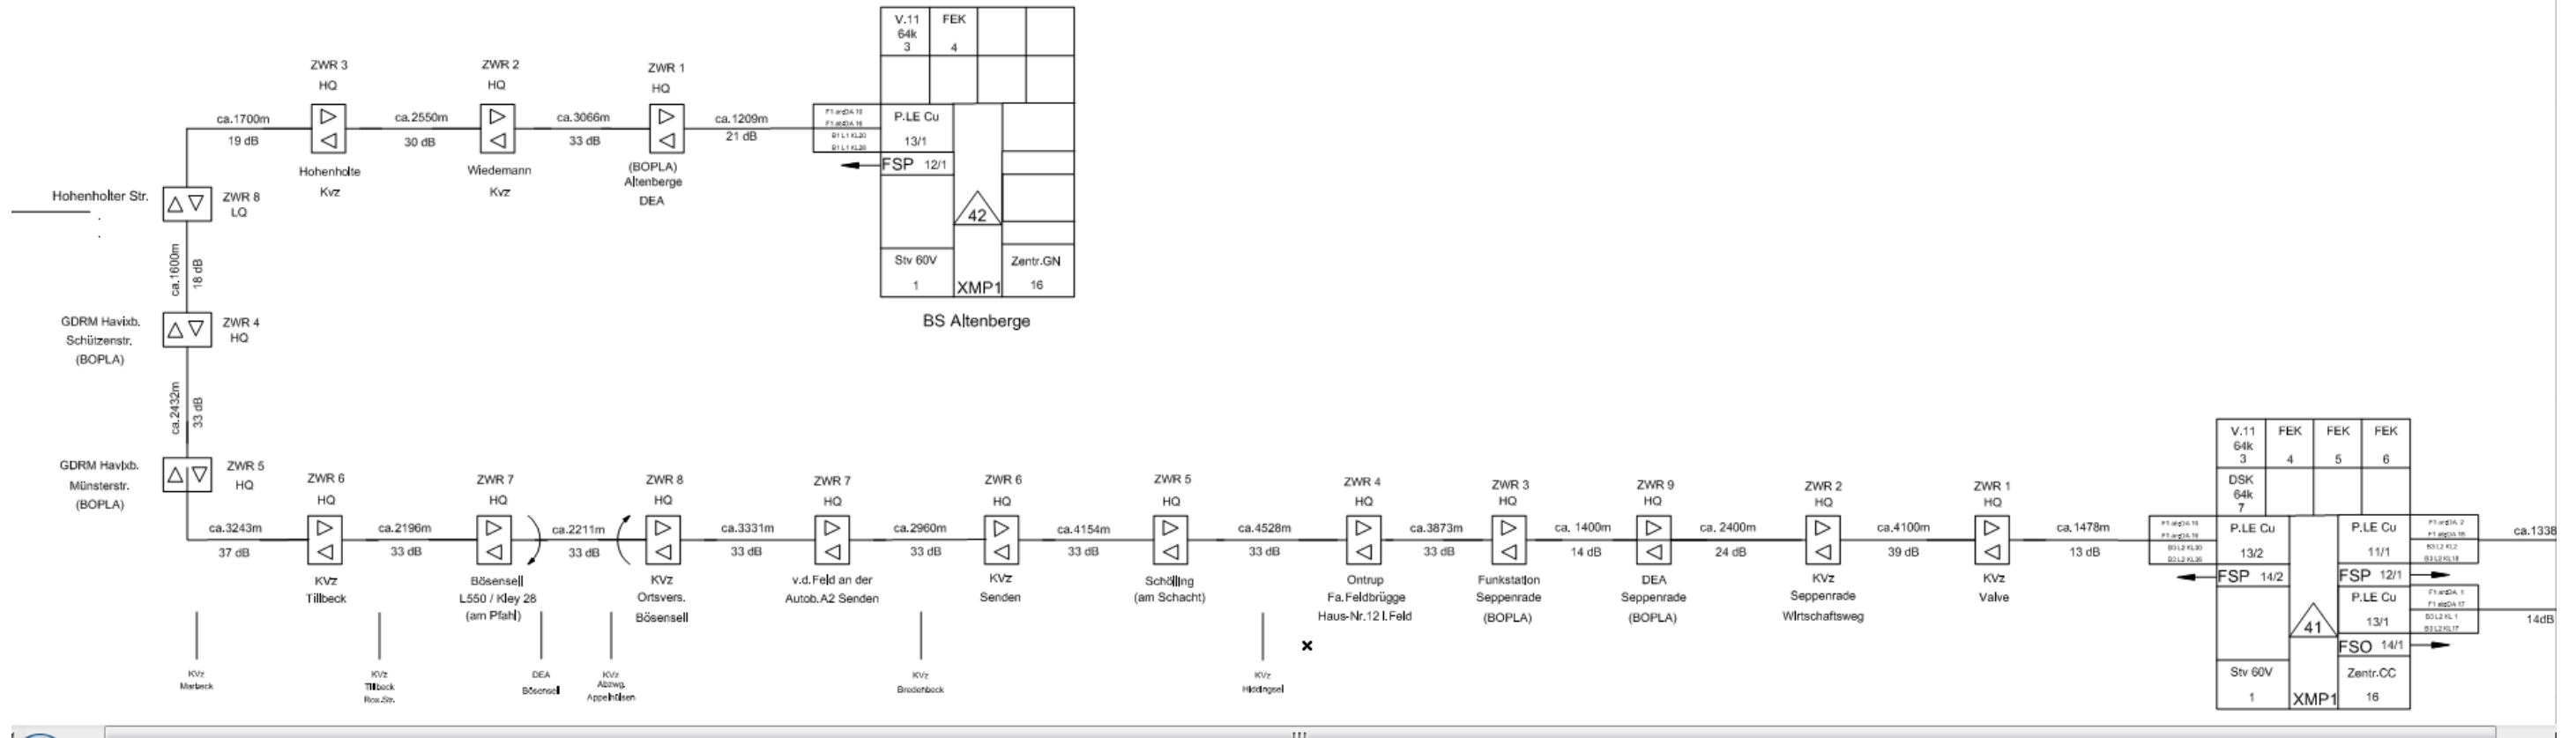

## Waterway Project replacement of PCM Modems

**MDS968C-E1**

**Used equipment  
Husky Repeater**

**MDS968DR\_REP**

# ETHERLINK LONG DISTANCE PROJECTS

**S-Access**

---