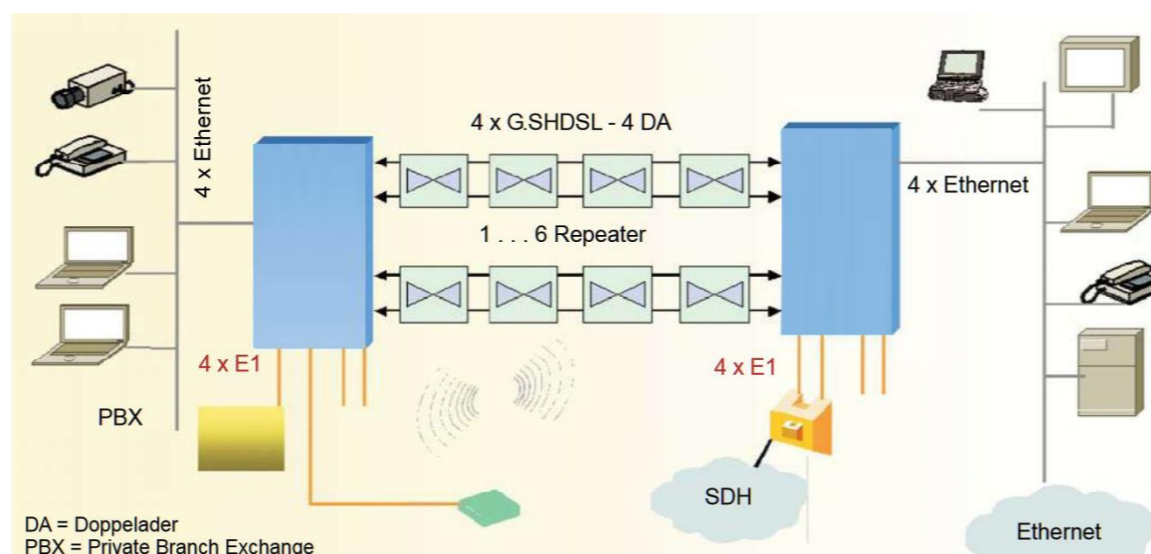

LAST MILE Copper G.SHDSL Access Solutions

S-Access

SA-DR-ETH_IV-XX

SA-AM9624C

SA-AM96FOC

This SDSL application allows for high-speed data over long distance. Railways, Waterways, Highways – up to 4x 15MBit

SA-AM-DC

This SDSL application allows for high-speed data into existing copper infrastructure - up to 16x15MBit