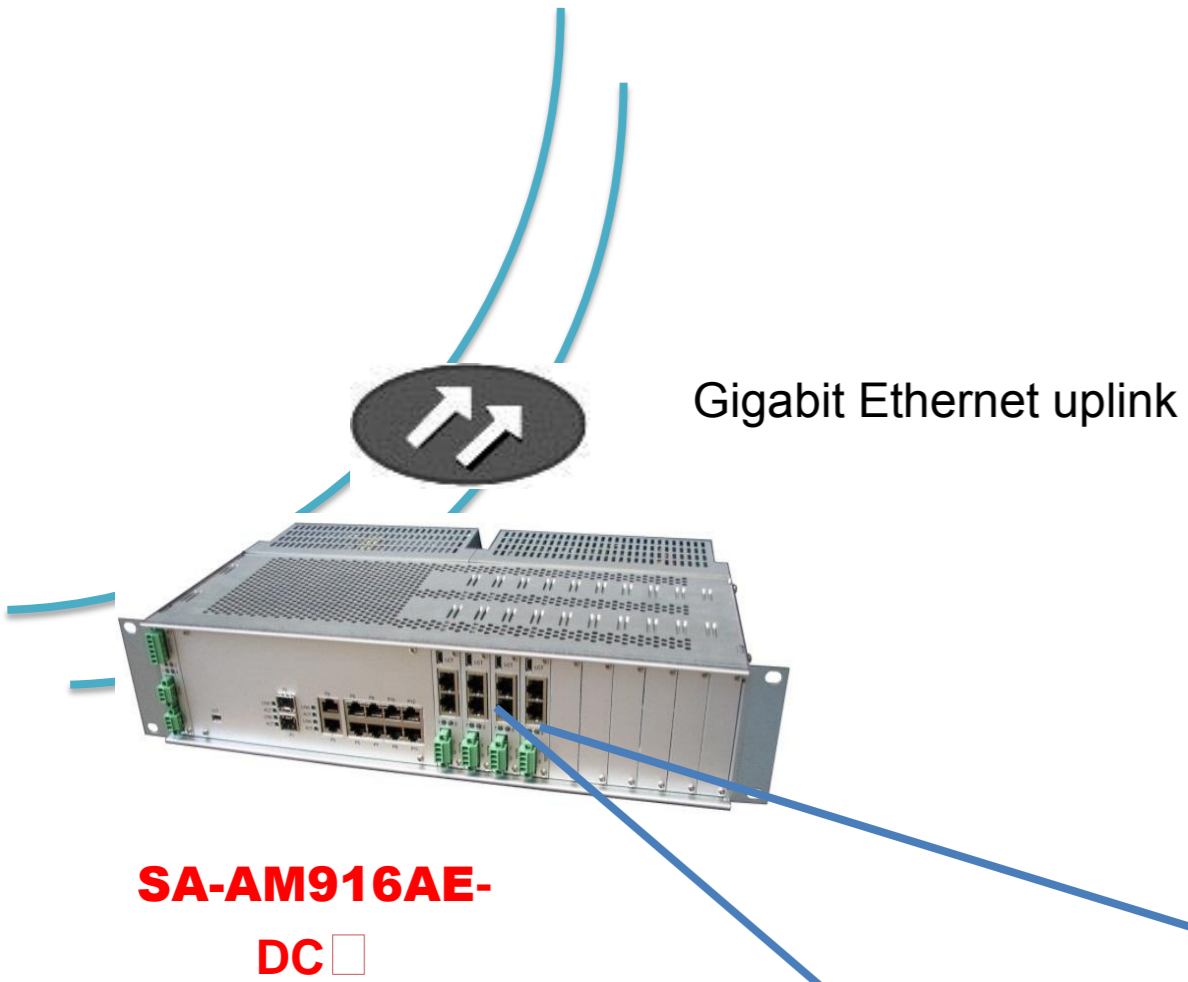

LAST MILE Copper G.SHDSL Access Solutions

S-Access

SA-DR-ETH_IV-XX

SA-AM9624C

SA-AM96FOC

This SDSL application allows for high-speed data over long distance. Railways, Waterways, Highways – up to 4x 15MBit

SA-AM-DC

This SDSL application allows for high-speed data into existing copper infrastructure - up to 16x15MBit