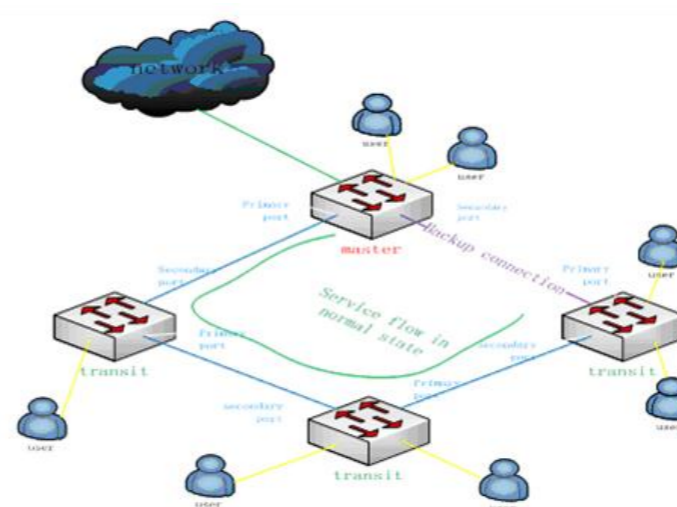

LAST MILE Copper G.SHDSL Access Solutions

S-Access

SA-DR-ETH_IV-XX

SA-AM9624C

SA-AM96FOC

This SDSL application allows for high-speed data over long distance. Railways, Waterways, Highways – up to 4x 15MBit

SA-AM-DC

This SDSL application allows for high-speed data into existing copper infrastructure - up to 16x15MBit